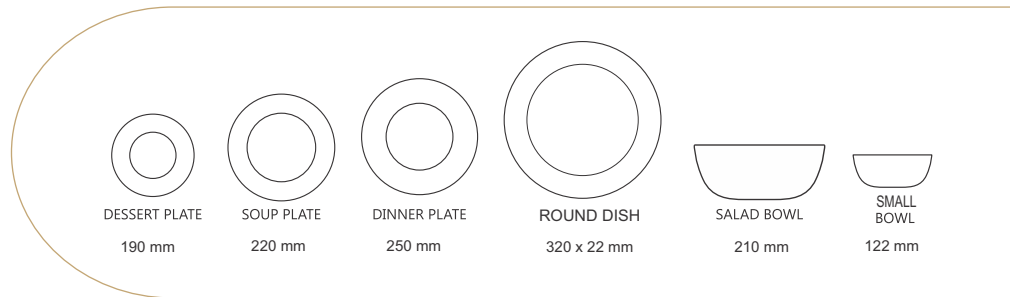

DELIGHT HOME GIFTS

آوا

DELIGHT HOME GIFTS

ك د : ٢٠٨