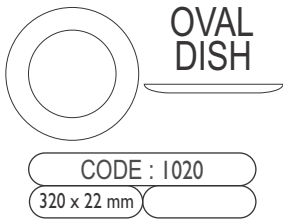

DESSERT PLATE
202 x 202 mm

SOUP PLATE
200 x 200 mm

DINNER PLATE
250 x 250 mm

ROUND PLATE
320 x 22 mm

SALAD BOWL
210 x 210 mm

BOWL
122 x 122 mm

DELIGHT HOME GIFTS

DESSERT PLATE
202 x 202 mm