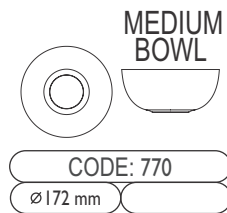

DESSERT PLATE
202 x 202 mm

SOUP PLATE
200 x 200 mm

DINNER PLATE
250 x 250 mm

ROUND PLATE
320 x 22 mm

SALAD BOWL
210 x 210 mm

BOWL
122 x 122 mm

DELIGHT HOME GIFTS

DESSERT PLATE
202 x 202 mm

كد: ٢٠٤

SMALL
BOWL
122 mm

SALAD BOWL
210 mm

ROUND DISH
320 x 22 mm

DINNER PLATE
250 mm

SOUP PLATE
220 mm

DESSERT PLATE
190 mm

SMALL BOWL
122 mm

SOUP PLATE
225 x 225 mm

DINNER PLATE
250 x 250 mm

ROUND PLATE
320 x 320 mm

OVAL PLATE
350 x 260 mm

SALAD BOWL
250 x h 99 mm

BOWL
178 x h 56 mm

BOWL
167 x h 72 mm

BOWL
120 x h 55 mm

OVAL PLATE
350 x 260 mm

SALAD BOWL
250 x h 99 mm

BOWL
178 x h 56 mm

BOWL
167 x h 72 mm

BOWL
120 x h 55 mm

DESSERT PLATE
195 x 195 mm

SOUP PLATE
225 x 225 mm

DINNER PLATE
250 x 250 mm