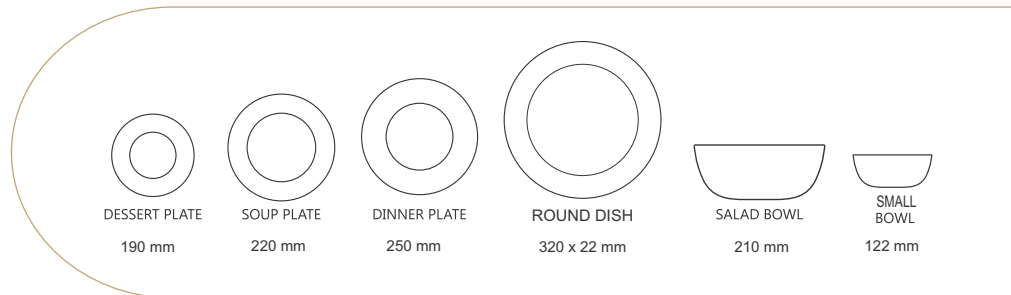

DELIGHT
HOME
GIFTS

نورا

DELIGHT HOME GIFTS

ك : ٢١٠