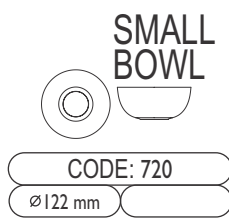

DESSERT PLATE
202 x 202 mm

SOUP PLATE
200 x 200 mm

DINNER PLATE
250 x 250 mm

ROUND PLATE
320 x 22 mm

SALAD BOWL
210 x 210 mm

BOWL
122 x 122 mm

DELIGHT HOME GIFTS

DESSERT PLATE
202 x 202 mm

SOUP PLATE
225 x 225 mm

DINNER PLATE
250 x 250 mm

ROUND PLATE
320 x 320 mm

OVAL PLATE
350 x 260 mm

SALAD BOWL
250 x h 99 mm

BOWL
178 x h 56 mm

BOWL
167 x h 72 mm

BOWL
120 x h 55 mm

OVAL PLATE
350 x 260 mm

SALAD BOWL
250 x h 99 mm

BOWL
178 x h 56 mm

BOWL
167 x h 72 mm

BOWL
120 x h 55 mm

DESSERT PLATE
195 x 195 mm

SOUP PLATE
225 x 225 mm

DINNER PLATE
250 x 250 mm